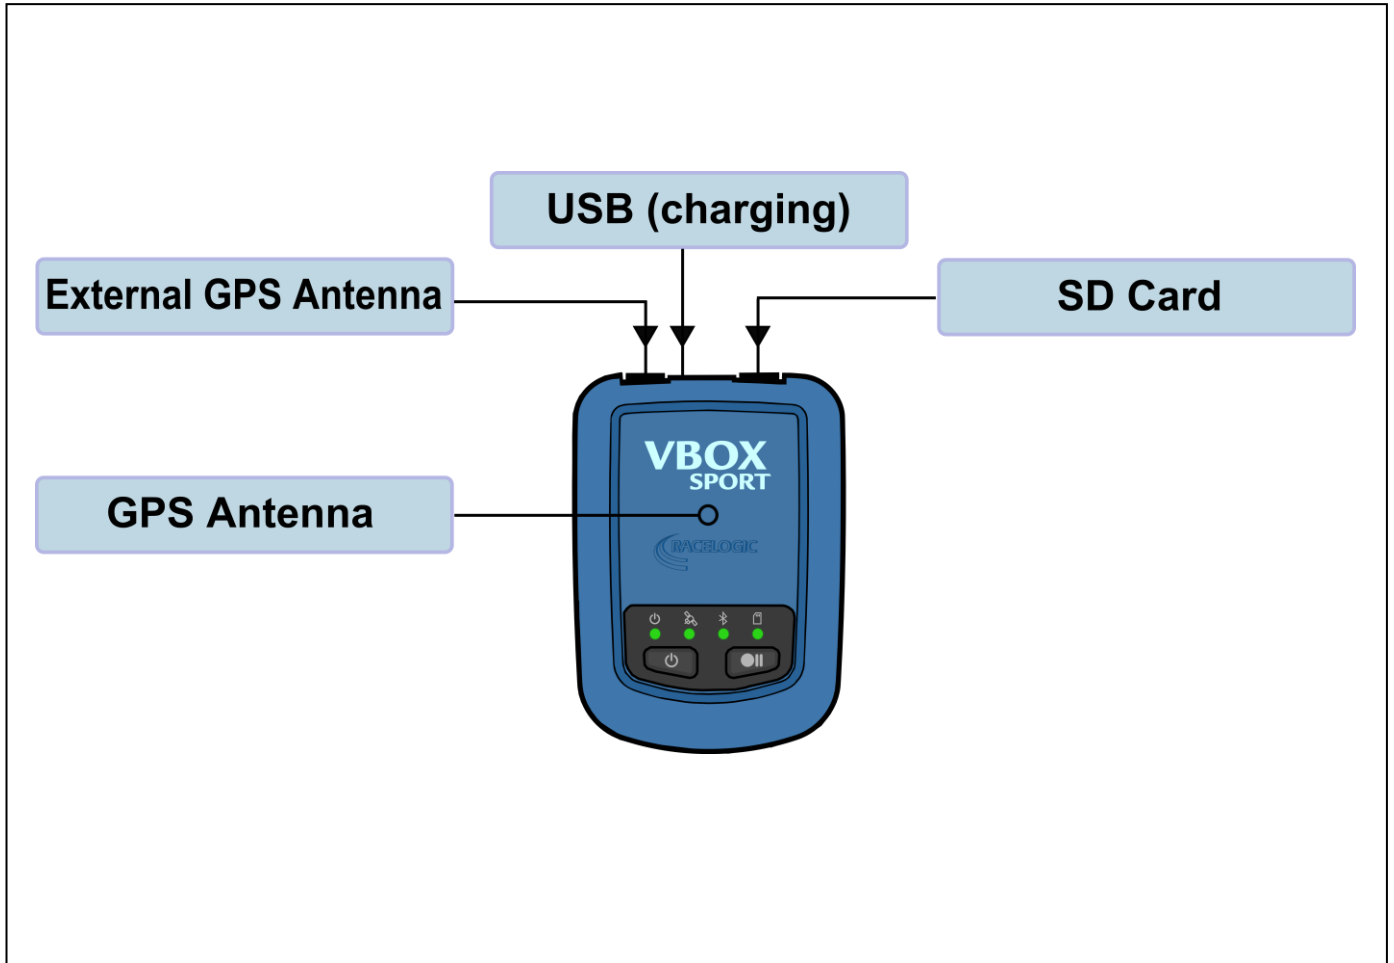

VBOX SPORT

VBOX Sport is a waterproof, battery powered, self-contained GPS data-logger designed primarily to measure vehicle performance or lap-times. The unit can be used as a stand-alone logger, or connected to an iOS device via Bluetooth to see results in real time using free apps supplied by Racelogic.

The unit is very light weight and rugged, with an option of using an external antenna, which makes it also suitable for motorbikes, bicycles and backpacks.

An optional Herbert Richter mounting plate can be used to adapt the VBOX Sport to a large range of standard mounting accessories.

Features

- 20Hz GPS data logger
- Bluetooth interface to iPhone™ or iPad™
- SD card logging
- 6 hours+ internal rechargeable battery
- Internal or external GPS antenna
- Robust, waterproof, lightweight enclosure
- Herbert Richter mounting system
- Circuit Tools analysis software
- Free Performance Test iPhone App available from Apple App Store

Inputs and Outputs

Inputs	Outputs
USB Battery charging/power only	SD Card 2Gb card supplied with device
External GPS Antenna (optional)	

VBOX SPORT

GPS Specifications

(All data recorded at 20Hz)

Velocity		Position	
Accuracy	0.1 km/h	2D Position	5m 95% CEP *
Units	Km/h or MPH	Height	±5m
Update rate	20 Hz		
Maximum velocity	1800 km/h		
Minimum velocity	0.1 km/h		
Resolution	0.01 km/h		