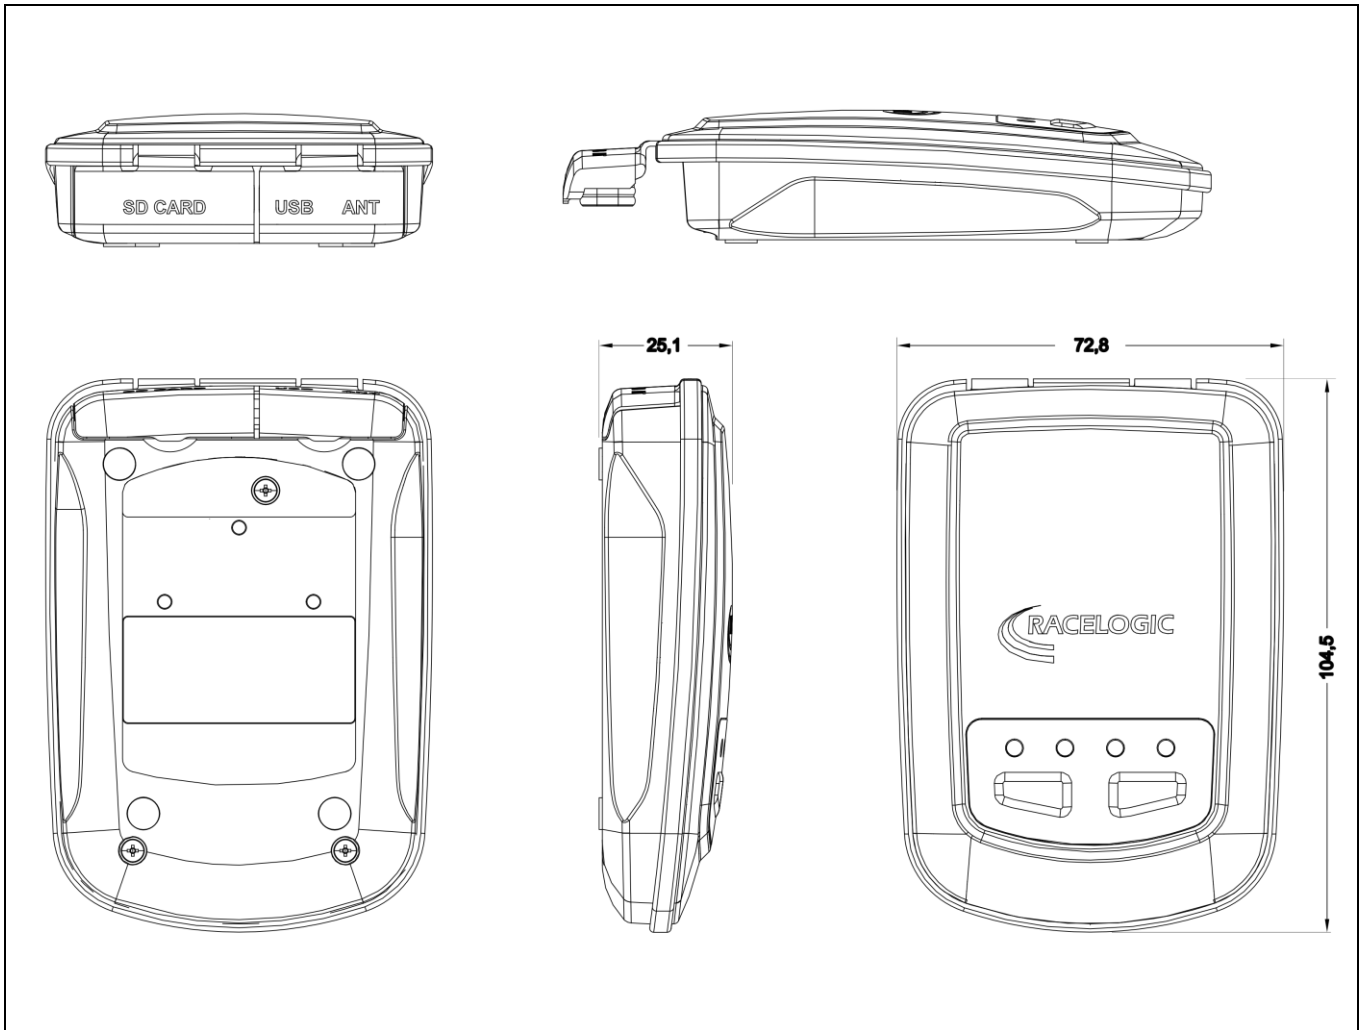

VBOX SPORT

VBOX Sport is a waterproof, battery powered, self-contained GPS data-logger designed primarily to measure vehicle performance or lap-times. The unit can be used as a stand-alone logger, or connected to an iOS device via Bluetooth to see results in real time using free apps supplied by Racelogic.

Features

- 20Hz GPS data logger
- Bluetooth interface to iPhone™ or iPad™
- SD card logging
- 6 hours+ internal rechargeable battery
- Internal or external GPS antenna
- Robust, waterproof, lightweight enclosure
- Herbert Richter mounting system
- Circuit Tools analysis software
- Free Performance Test iPhone App available from Apple App Store

Inputs and Outputs

Inputs	Outputs
USB Battery charging/power only	SD Card 2Gb card supplied with device
External GPS Antenna (optional)	

VBOX SPORT

GPS Specifications

(All data recorded at 20Hz)

Velocity		Position	
Accuracy	0.1 km/h	2D Position	5m 95% CEP *
Units	Km/h or MPH	Height	±5m
Update rate	20 Hz		
Maximum velocity	1800 km/h		
Minimum velocity	0.1 km/h		
Resolution	0.01 km/h		

VBOX SPORT

Recording Options

Record only when moving (default); Record start/stop button.

SD Card Memory Usage

8.7 Megabytes/hour whilst logging.

Environmental and Physical

Environmental and Physical

Input	+5Volts only	Size	104.5 x 72.8 x 25.1 mm
Power	2.5W max (charging)	Weight	130g
Operating temperature	-20°C to +55°C 0°C to +45°C (whilst charging battery – charger will shut down outside this range)	Storage temperature	-20°C to +60°C (max limits) -20°C to +35°C (for maximum battery life)
IP rating	IP65 (with connector bungs fitted) IP20 (without connector bungs fitted)		